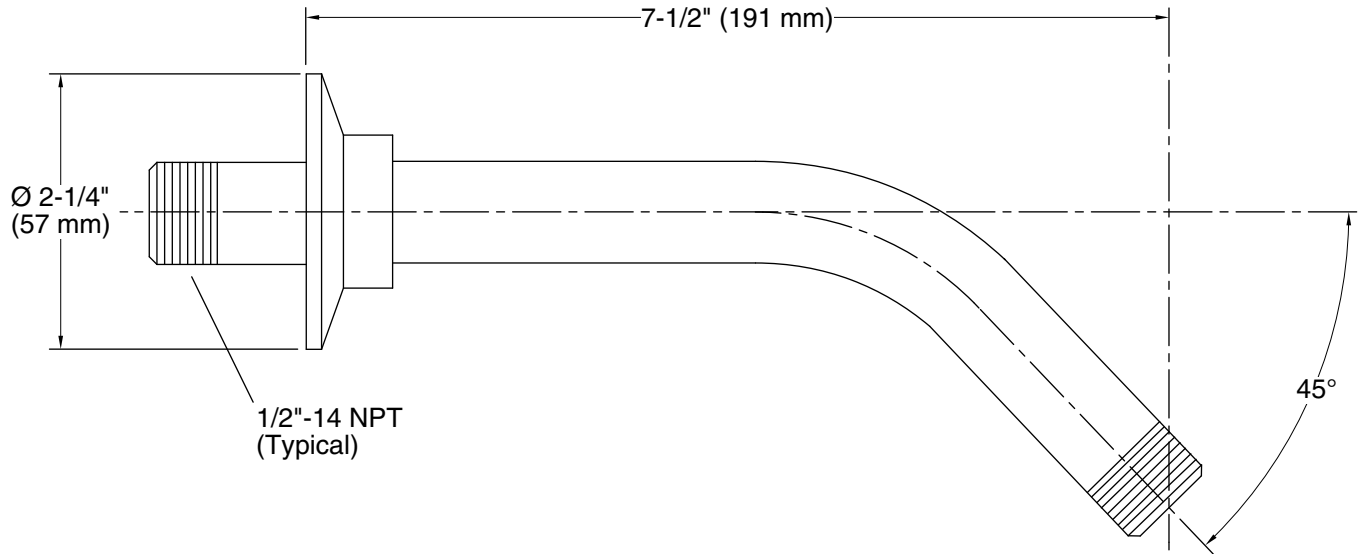

Features

- Metal construction.
- ½" -14 NPT thread both ends.
- Wall-mount flange.

Recommended Products/Accessories

K-23723 Faucet cleaner

Codes/Standards

None Applicable

KOHLER® Faucet Lifetime Limited Warranty

Technical Information

All product dimensions are nominal.

Notes

Install this product according to the installation guide.